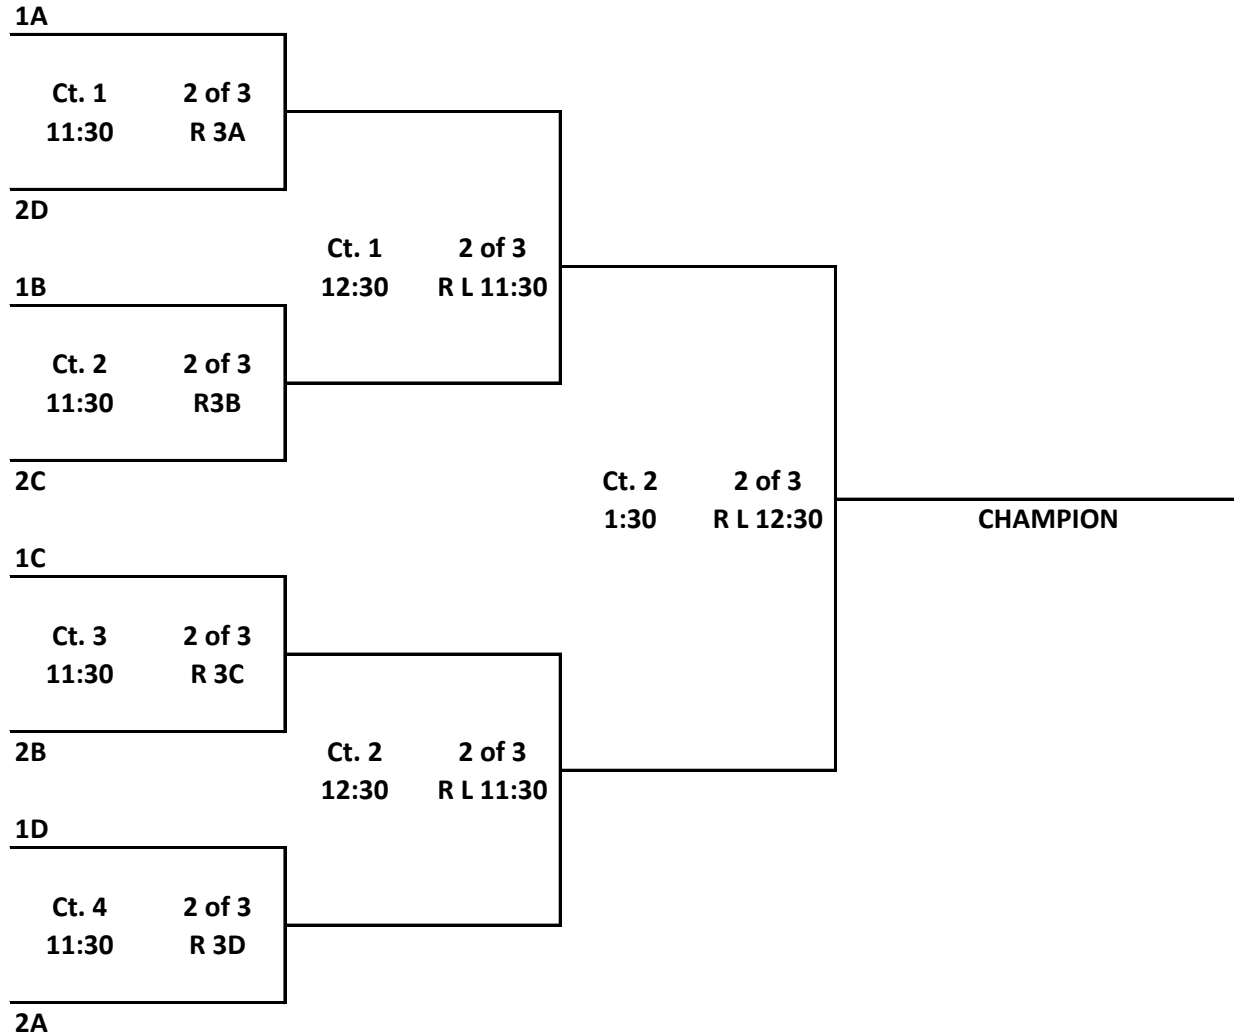

14s PLAYOFFS
Medals to 1st, 2nd, 3rd